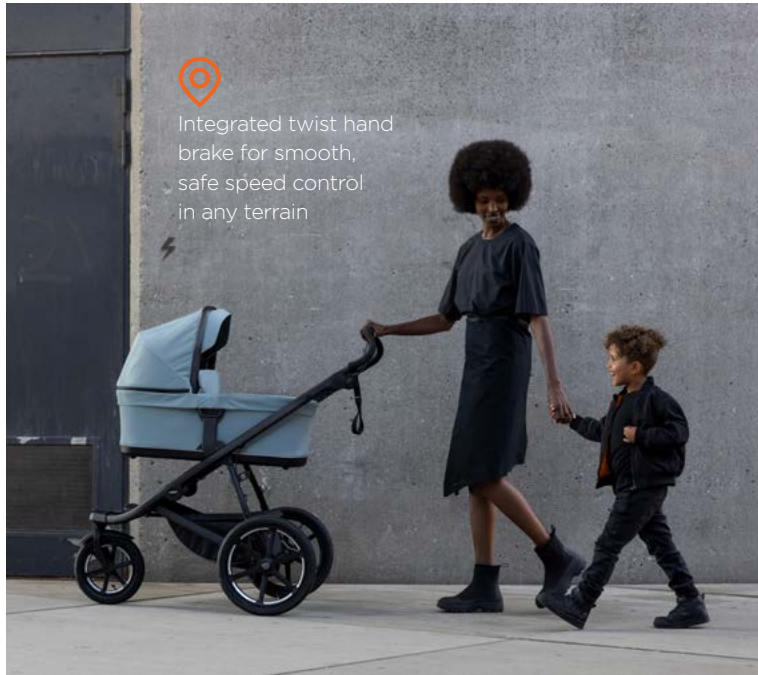

Thule Urban Glide 4-wheel is a city-friendly, all-terrain stroller that's perfect for newborns and toddlers. As the ultimate full-size urban stroller, it seamlessly blends comfort, functionality, generous storage capacity, and performance on any surface. Designed for everyday use, it allows for unparalleled maneuverability. Glide through tight corners and crowded spaces, whether you're strolling city streets or conquering rough terrain.

The ergonomic handle makes it a breeze to carry, and the bassinet easily detaches from the stroller, making Thule Bassinet the ideal choice for active parents.

Choose between 3 stylish colors, Soft beige, Mid blue and Black

Soft and cozy mesh fabric on the inside for your baby's comfort, with durable water repellent rip stop fabric on the exterior

Extendable and ventilated canopy gives your child a pleasant ride in any weather. The canopy provides full sun coverage and UPF 50+ protection

Built-in legrest gives full child comfort for when the little one needs a nap

Integrated twist hand brake for smooth, safe speed control in any terrain

The swivel front wheel, which locks into place for higher speeds, combined with large rear wheels, makes the stroller lightweight and easy to maneuver.